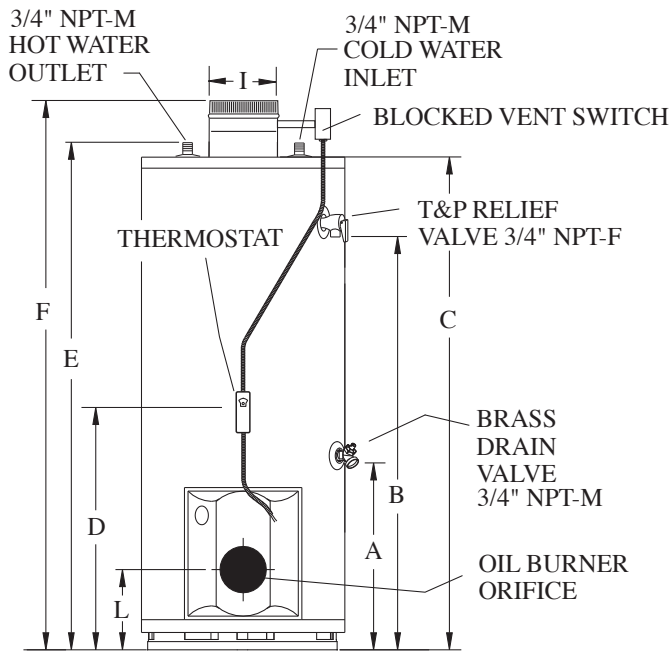

Enhancing everyday living

ENGINEERING SUBMITTAL DATA SHEET

Residential centre-flue oil-fired water heaters

OG32 MODELS

27 Imperial Gallons / 121 Litres

insulated with 1 1/4" eco-friendly **GREENFOAM**

| Models | Storage Capacity | | | Standard firing rate | Input BTU | Recovery 90 °F (50 °C) | | | Est. ship. weight lb (kg) |
|--------|------------------|--------|----------|----------------------|-----------|------------------------|--------|----------|---------------------------|
| | (US) gal | Litres | Imp. gal | | | (US) gal | Litres | Imp. gal | |
| OG32 | 32 | 121 | 27 | 0.65 | 90,000 | 100 | 379 | 83.3 | 167 (76) |
| OG32 | 32 | 121 | 27 | 0.75 | 103,000 | 114 | 432 | 95.0 | 167 (76) |

DIMENSIONS inches (cm)

| Models | A | B | C | D | E | F | G | H | I | J | K | L |
|----------|-------------|--------------|--------------|-------------|--------------|--------------|---------|-------------|--------|-------|-------|------------|
| All OG32 | 17 1/4 (44) | 43 3/8 (110) | 51 1/8 (130) | 27 7/8 (71) | 52 3/4 (134) | 55 7/8 (142) | 10 (25) | 20 1/2 (52) | 6 (15) | 53.1° | 44.7° | 9 7/8 (25) |