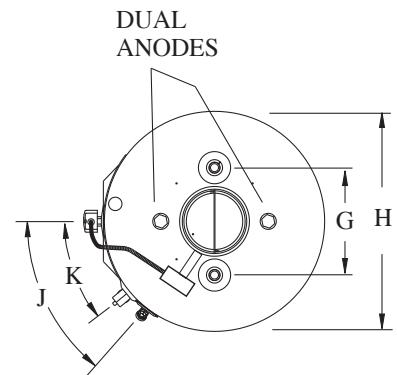

Enhancing everyday living

ENGINEERING SUBMITTAL DATA SHEET

Residential centre-flue oil-fired water heaters

OG32 MODELS

27 Imperial Gallons / 121 Litres

insulated with 1 1/4" eco-friendly **GREENFOAM**

| Models | Storage Capacity | | | Standard firing rate | Input BTU | Recovery 90 °F (50 °C) | | | Est. ship. weight lb (kg) |
|--------|------------------|--------|----------|----------------------|-----------|------------------------|--------|----------|---------------------------|
| | (US) gal | Litres | Imp. gal | | | (US) gal | Litres | Imp. gal | |
| OG32 | 32 | 121 | 27 | 0.65 | 90,000 | 100 | 379 | 83.3 | 167 (76) |
| OG32 | 32 | 121 | 27 | 0.75 | 103,000 | 114 | 432 | 95.0 | 167 (76) |

DIMENSIONS inches (cm)

| Models | A | B | C | D | E | F | G | H | I | J | K | L |
|----------|-------------|--------------|--------------|-------------|--------------|--------------|---------|-------------|--------|-------|-------|------------|
| All OG32 | 17 1/4 (44) | 43 3/8 (110) | 51 1/8 (130) | 27 7/8 (71) | 52 3/4 (134) | 55 7/8 (142) | 10 (25) | 20 1/2 (52) | 6 (15) | 53.1° | 44.7° | 9 7/8 (25) |