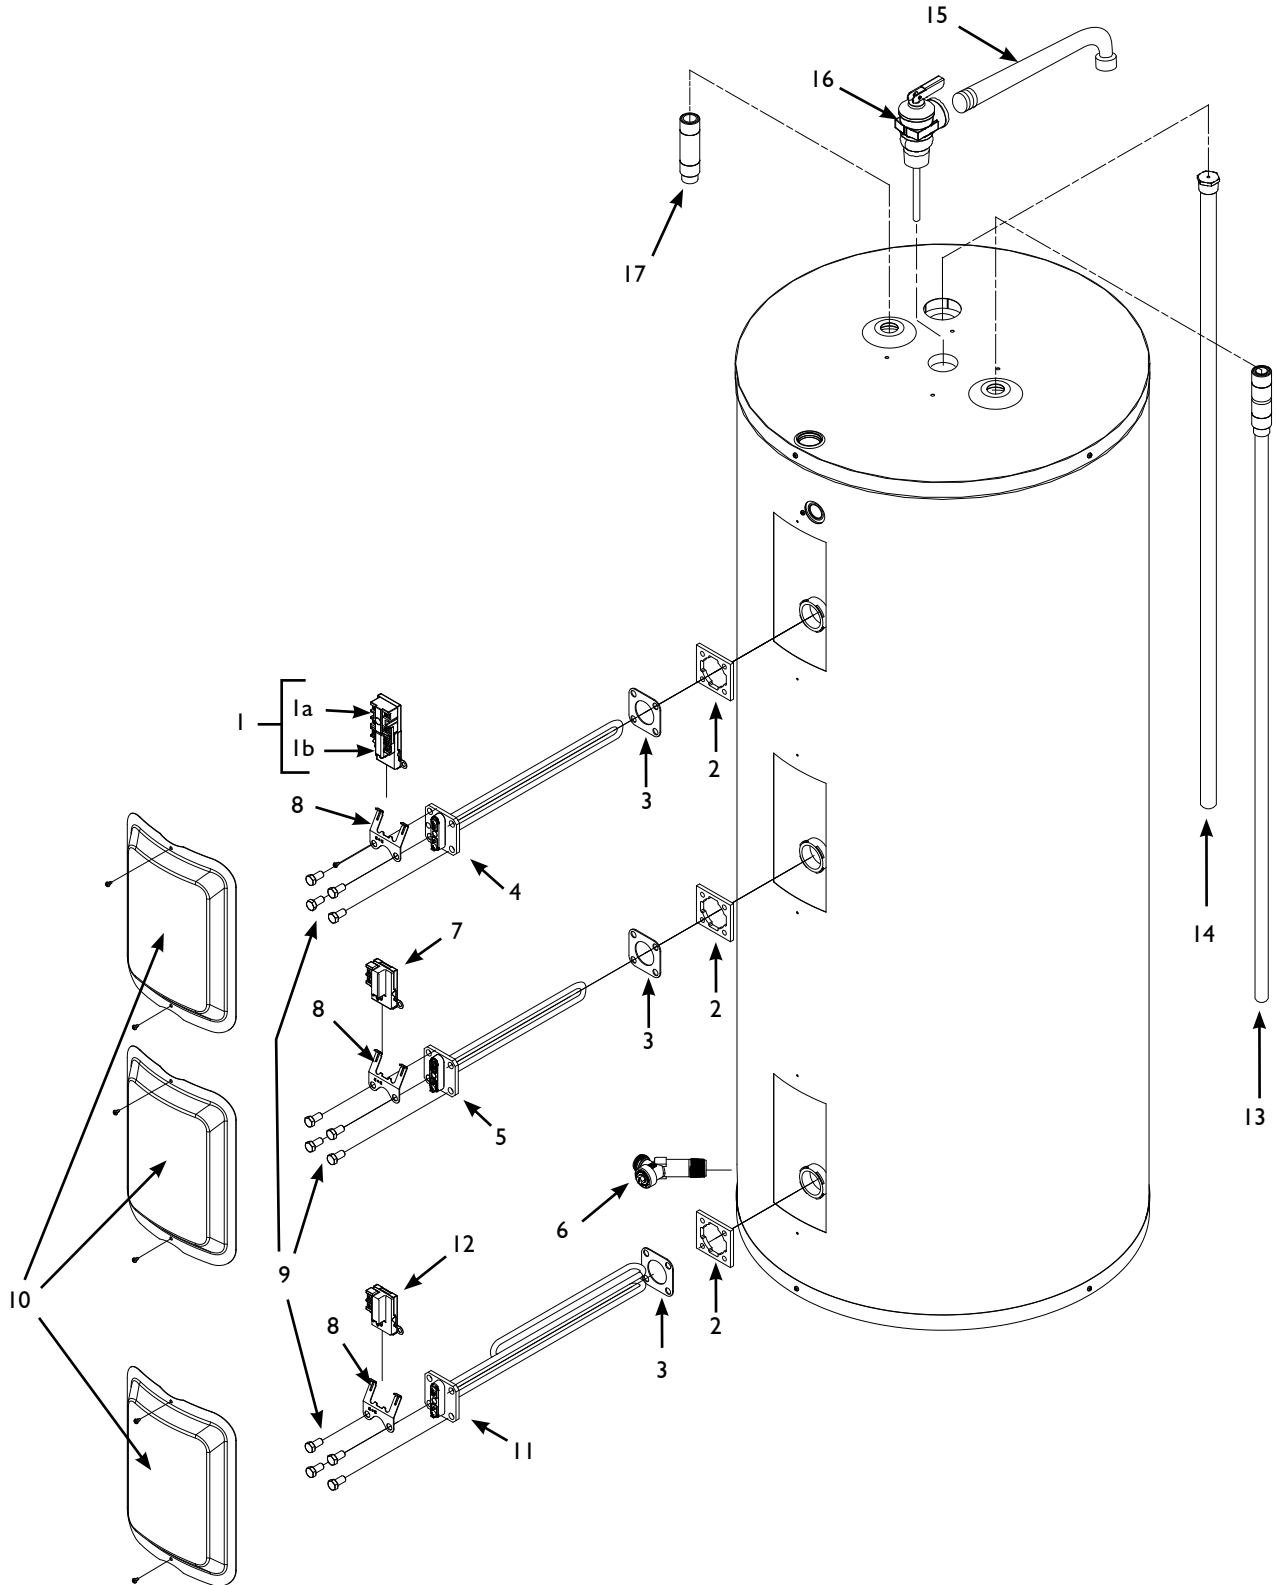

DISCONTINUED MODELS

Standard Model

STANDARD - ECOPEAK® | Top entry

60 Imp. gallons

I72TPS-3F7M

I.D.	Part #	Description
1	TH3ZX006	Thermostat and high limit assembly
1a	TH3ZX001	High limit with manual reset
1b	TH3ZX002	Upper thermostat
2	99001204-A	Twist-Lock flanges
3	18G0002	Square flange Gaskets
4	10G38/120	Upper square flange element (240V)
5	10G30/120	Middle square flange element (240V)
6	18G0020	Plastic drain valve
7	TH3ZX004	Middle thermostat
8	18G0001	Thermostat brackets
9	45000026-A	Hexagonal head screws
10	99000060-A	Element and thermostat access doors
11	10G08/15	Lower square flange element (240V)
12	TH3ZX004	Lower thermostat
13	16000011-A	Dip Tube
14	MS145510	Magnesium anode
15	19000009-A	Overflow tube with (90°) elbow
16	SV0Z4220	Temperature and pressure relief valve
17	NP022302	Outlet nipple

DISCONTINUED MODELS

RESIDENTIAL ELECTRIC

Giant