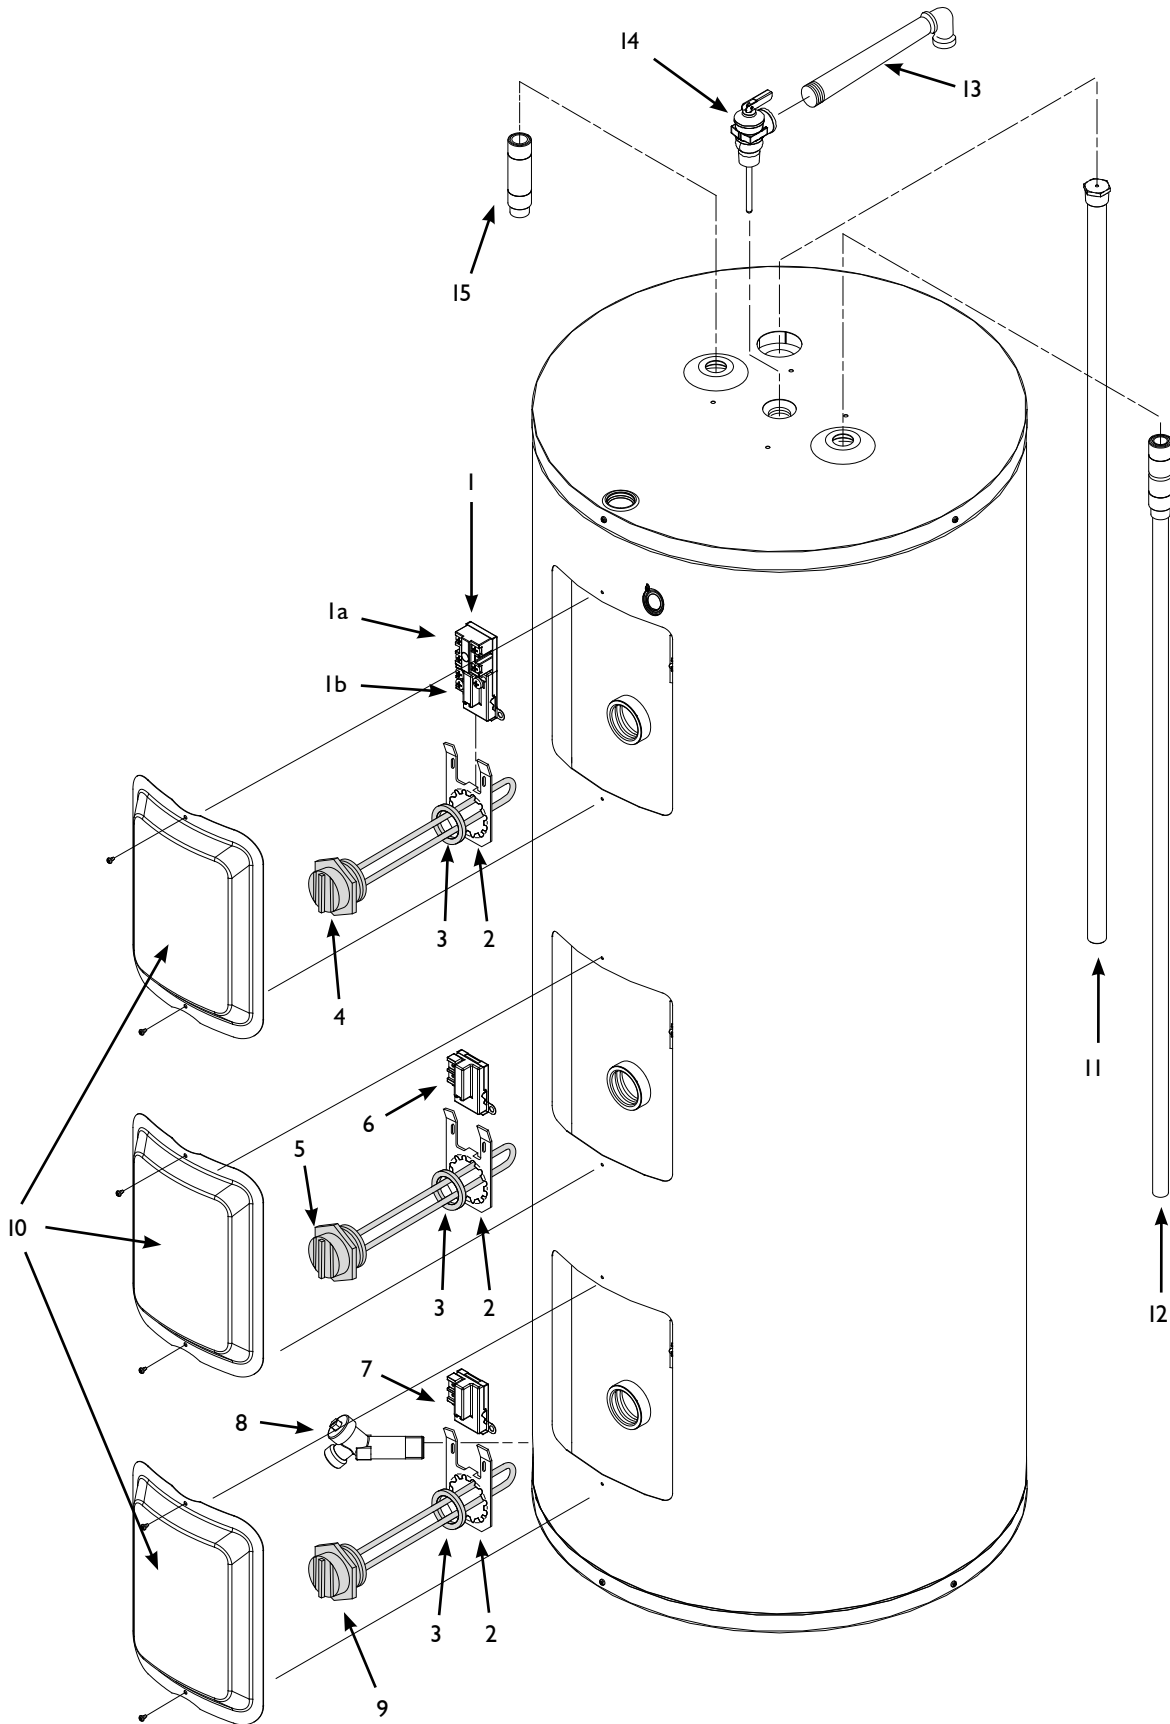

DISCONTINUED MODELS

EXPERT PLUS - ECOPEAK® | Top entry

60 Imp. gallons

I72TPS-3S8M-E8

I.D.	Part #	Description
1	TH3ZX006	Thermostat and high limit assembly
1a	TH3ZX001	High limit with manual reset
1b	TH3ZX002	Upper thermostat
2	18G0011	Thermostat brackets
3	18G0005	Screw-in element gaskets
4*	04G38/80	Upper screw-in element (240V)
5*	04G30/80	Middle screw-in element (240V)
6	TH3ZX004	Middle thermostat
7	TH3ZX004	Lower thermostat
8	15000028-A	Brass drain valve
9*	04G08/15	Lower screw-in element
10	99000060-A	Element and thermostat access doors
11	MS145510	Magnesium anode
12	22001525-A	Dip tube
13	19000009-A	Overflow tube with (90°) elbow
14	SV0Z4220	Temperature and pressure relief valve
15	16000015-A	Outlet nipple

*For 208V element, change 04Gxx /80 for 3AGxx /80

DISCONTINUED MODELS

RESIDENTIAL ELECTRIC

Giant