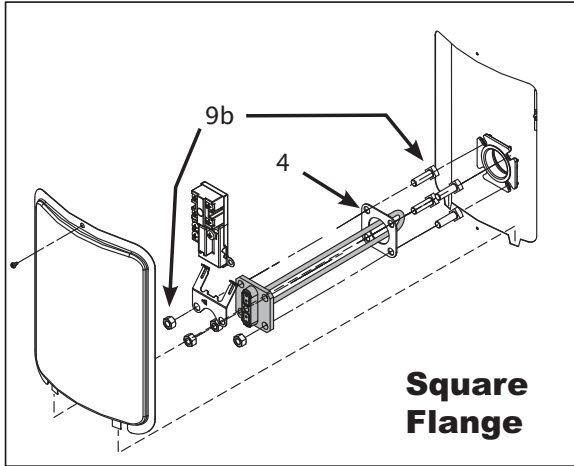

* For 208V element, change 10Gxx/80 for 9AGxx/80

* For 120V element, change 10Gxx/80 for 09G15/80

REPLACEMENT PARTS LIST

For models produced prior to Nov. 22nd, 2012

4	18G0002	Square Flange gaskets
9b	18G0013	Machine bolt & hex-head nuts