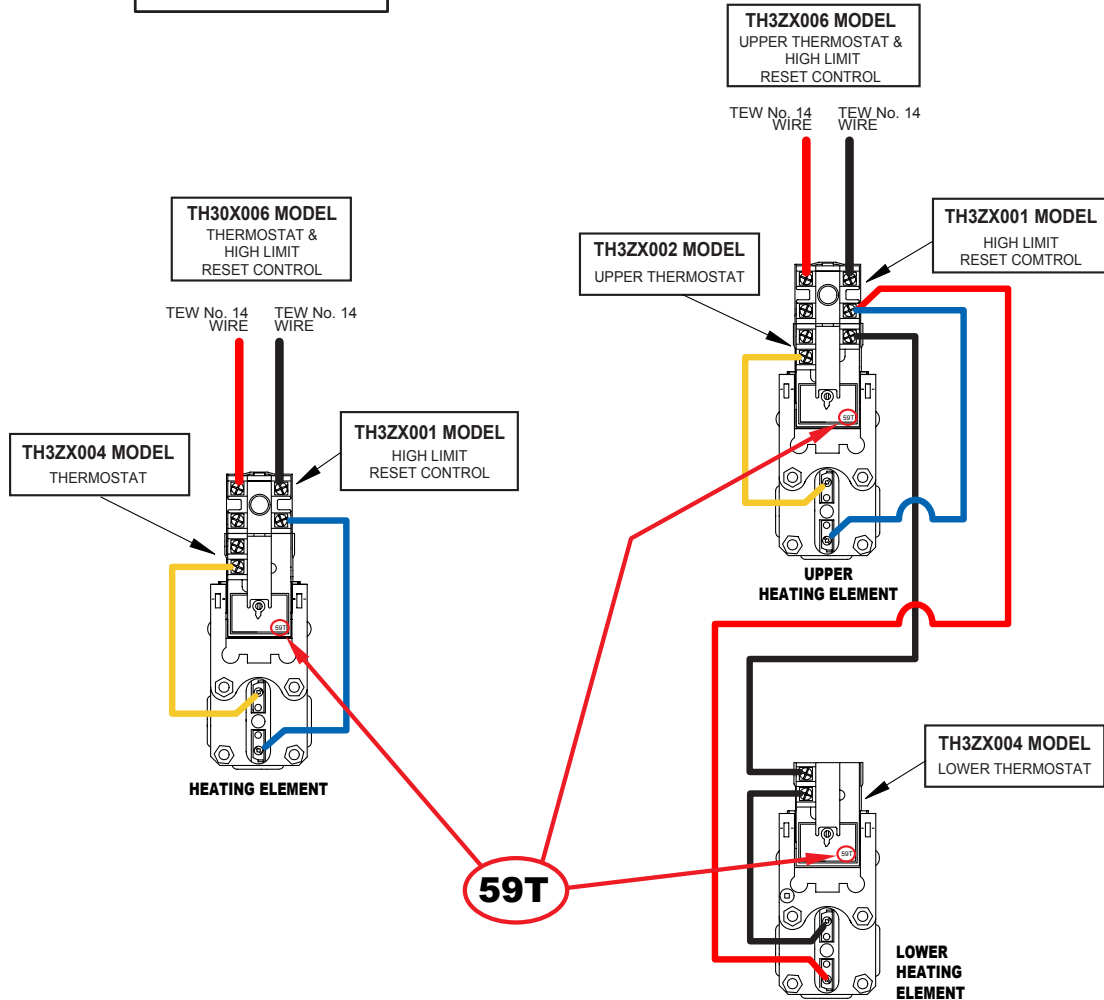

Enhancing everyday living

WIRING DIAGRAM

for thermostat models :

- TH3ZX002 (300623*)
 - TH3ZX004 (300468*)
 - TH3ZX006 (300109*)
 - TH30X006 (300110*)
- and high limit reset control model: TH3ZX001 (301244*)

*old model number

FOR ONE (1) ELEMENT

WIRING FOR

MODEL #: 103 - 02 IMP. GAL.
 MODEL #: 106 - 05 IMP. GAL.
 MODEL #: 112 - 10 IMP. GAL.
 MODEL #: 119 - 16 IMP. GAL.
 MODEL #: 110 - 06 IMP. GAL.
 MODEL #: 115 - 12 IMP. GAL.
 MODEL #: 130 - 22 IMP. GAL.
 120 VOLTS / 240 VOLTS

FOR TWO (2) ELEMENTS

THE TWO ELEMENTS
DO NOT OPERATE SIMULTANEOUSLY

WIRING FOR

ALL MODELS #: 142 - 30 IMP. GAL.
 ALL MODELS #: 152 - 40 IMP. GAL.
 ALL MODELS #: 172 - 60 IMP. GAL.
 240 VOLTS

In accordance with our company policy of on-going product improvement, Giant Factories Inc. reserves the right to make changes without prior notice.